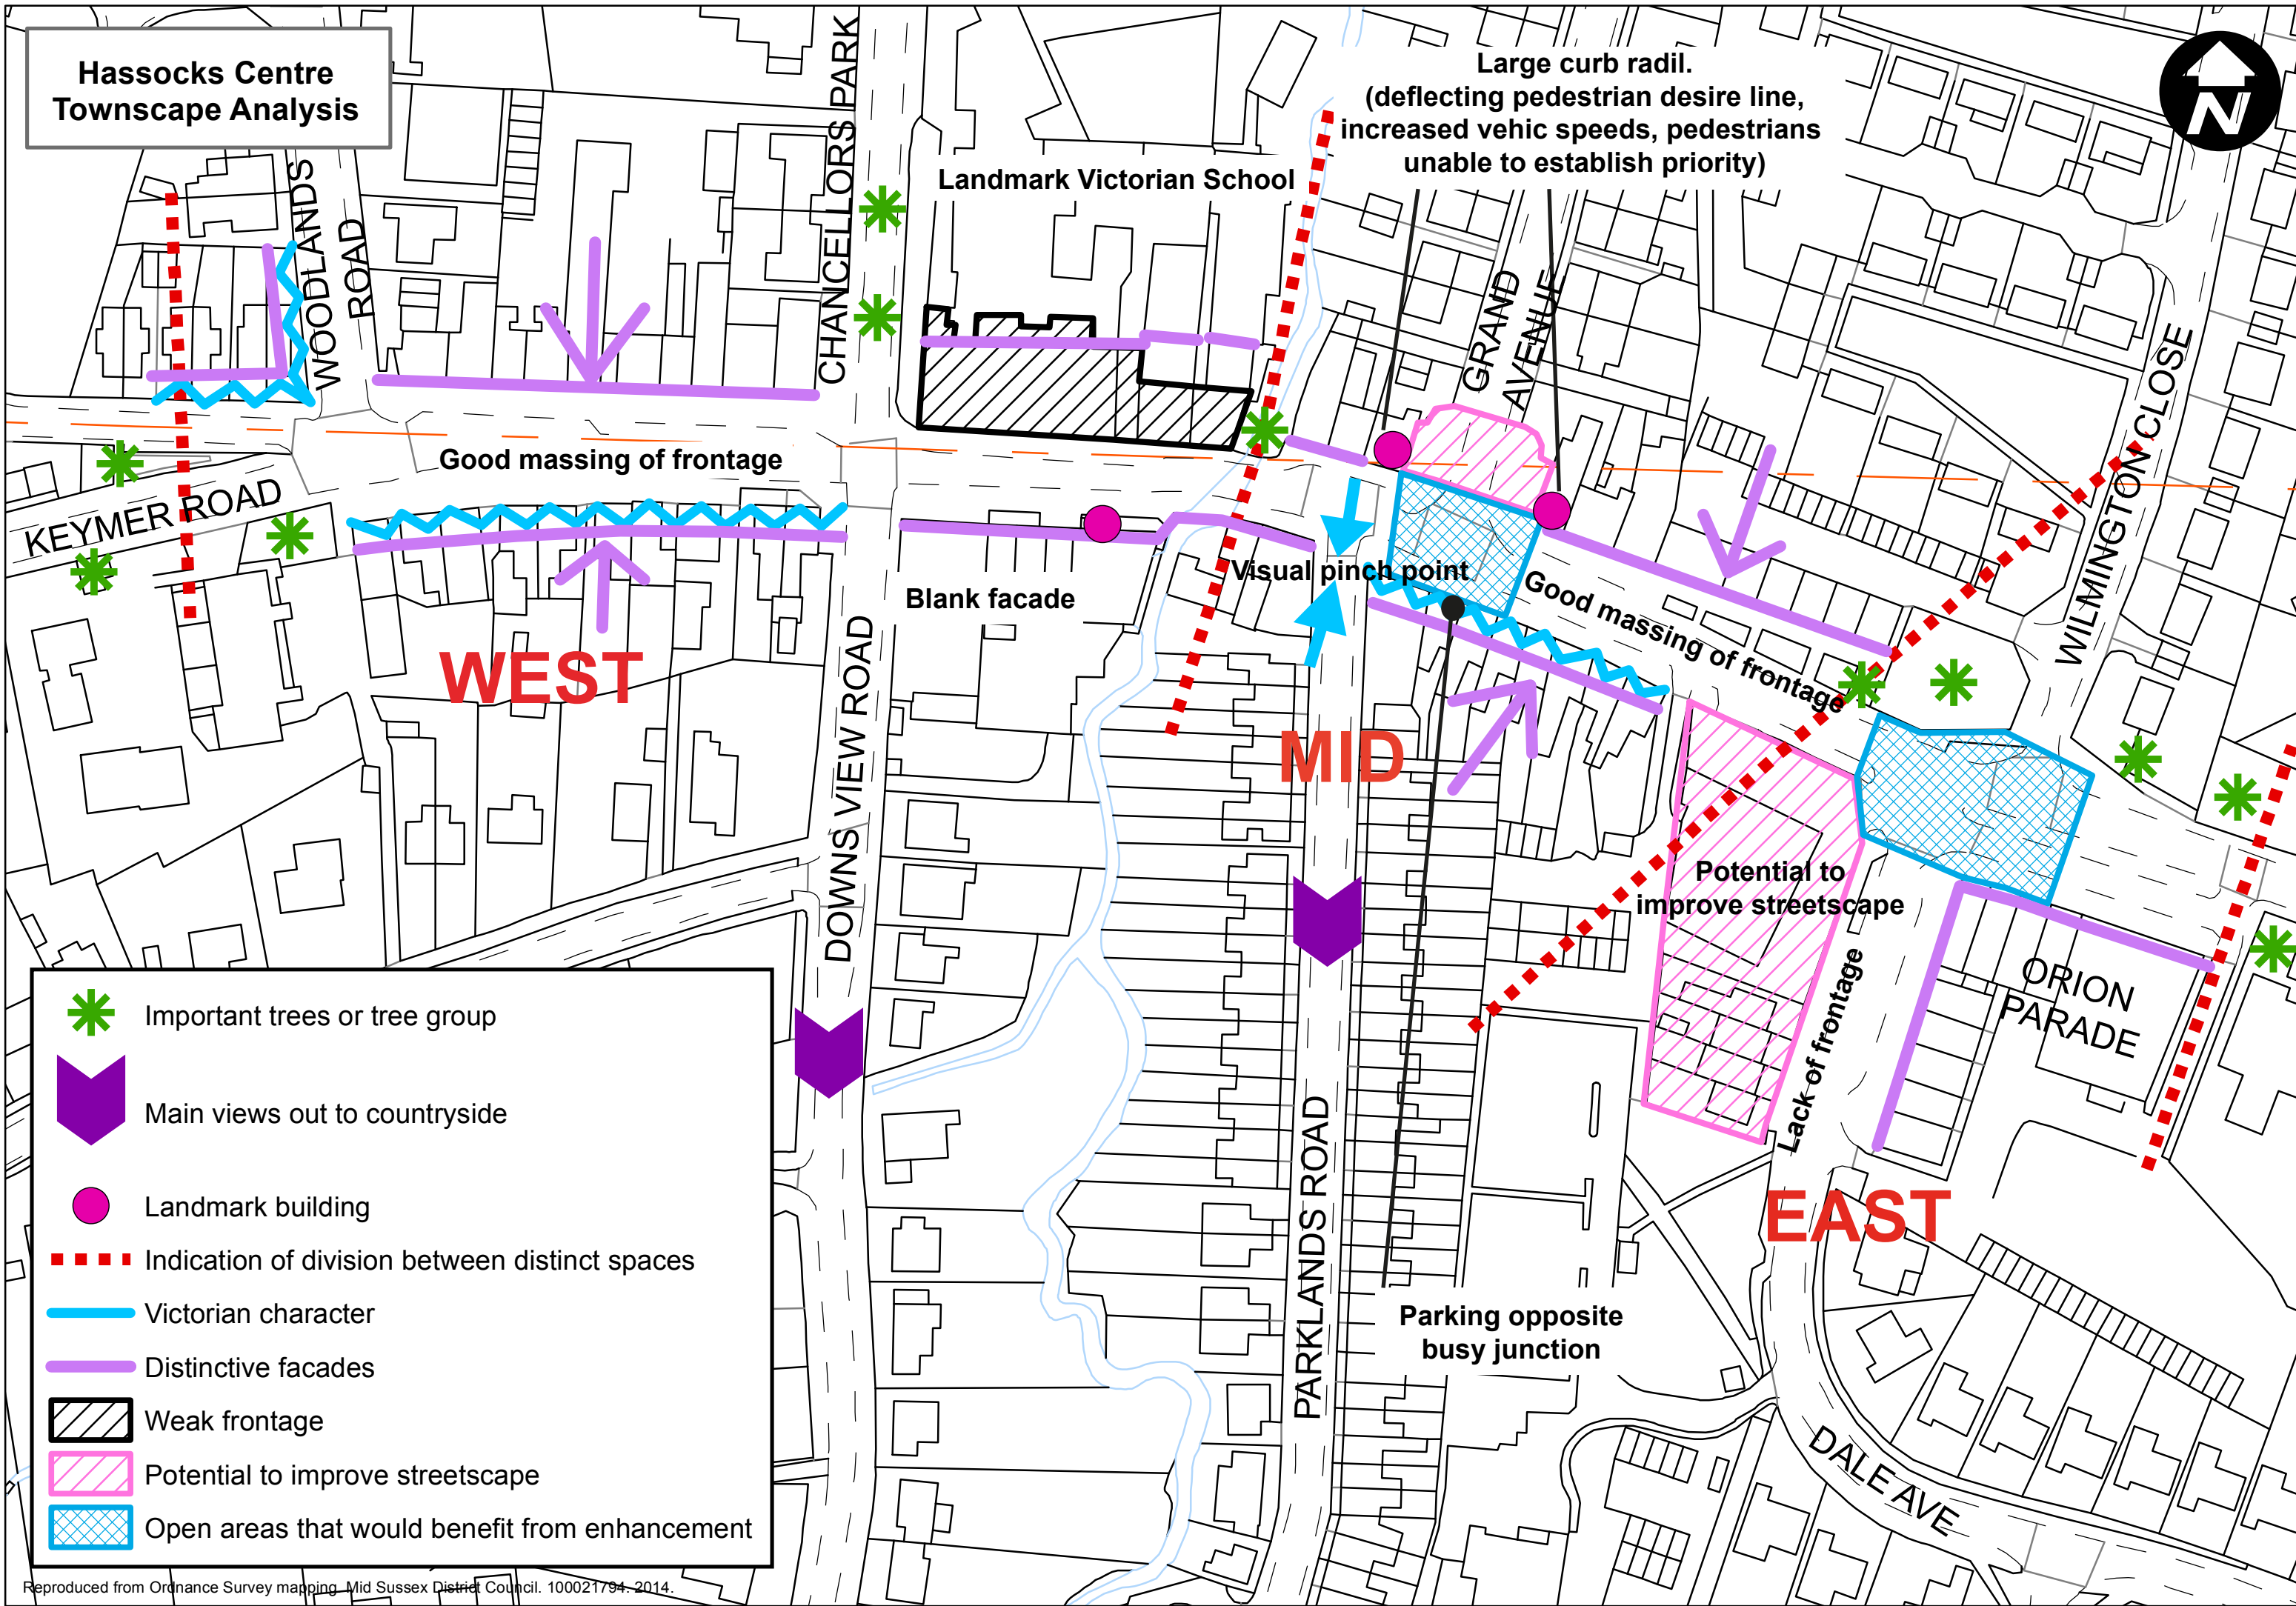

# Hassocks Centre Townscape Analysis

-  Important trees or tree group
-  Main views out to countryside
-  Landmark building
-  Indication of division between distinct spaces
-  Victorian character
-  Distinctive facades
-  Weak frontage
-  Potential to improve streetscape
-  Open areas that would benefit from enhancement